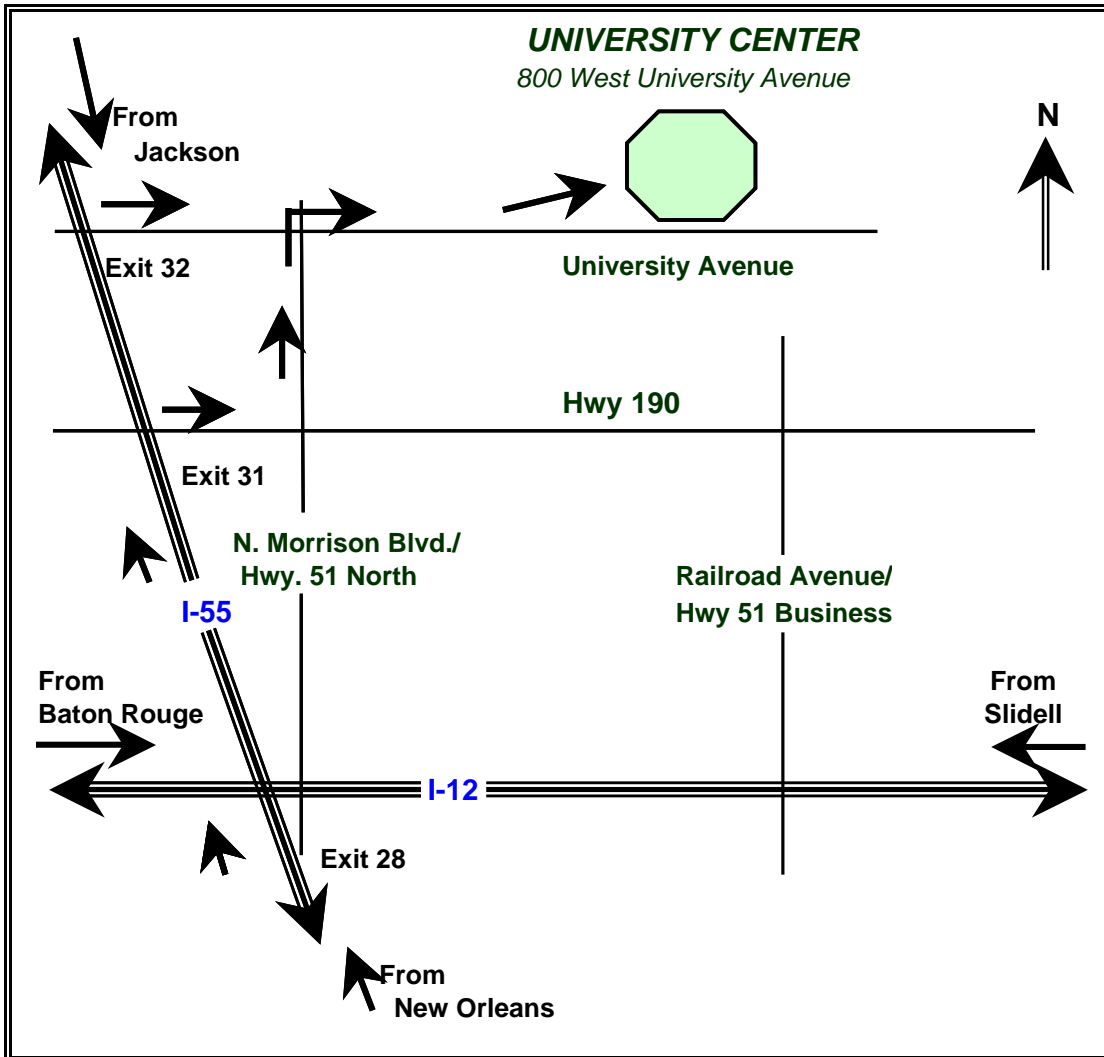

DIRECTIONS TO THE UNIVERSITY CENTER

Directions to Southeastern University Center

-- from the North --

(from Jackson, Mississippi; Memphis, Tennessee; etc.)

I-55 South to Exit 32 Sign reads: "Wardline Road"
At light, take left onto "University Ave."
Continue East on University Ave.
Past light at intersection of N. Morrison Blvd.
Past Trey Yuen Restaurant (on left) and McKneely Funeral Home (on right)
University Center is on the left

-- from the South --

(from New Orleans, Louisiana)

I-55 North to Exit 32 Sign Reads: "Wardline Road"

At light, take right onto "University Ave."
Continue East on University Ave.
Past light at intersection of N. Morrison Blvd.
Past Trey Yuen Restaurant (on left) and McKneely Funeral Home (on right)
University Center is on the left.

-- from the West --

(from Baton Rouge, Louisiana; Houston, Texas; etc.)

I-12 East to I-55 exit (North Jackson, Mississippi) Sign reads: "North-Jackson, Mississippi" (Exit will be at top of overpass)

I-55 North to Exit 32 Sign reads: "Wardline Road / University Avenue"
At light, take right onto "University Ave."
Continue East on University Ave.
Past light at intersection of N. Morrison Blvd.
Past Trey Yuen Restaurant (on left) and McKneely Funeral Home (on right)
University Center is on the left.

-- from the East --

(from Slidell, Louisiana; Gulfport, Mississippi; etc.)

I-12 West to I-55 exit (North Jackson, Mississippi) Sign reads: "North-Jackson, Mississippi" (Exit will be at top of overpass)